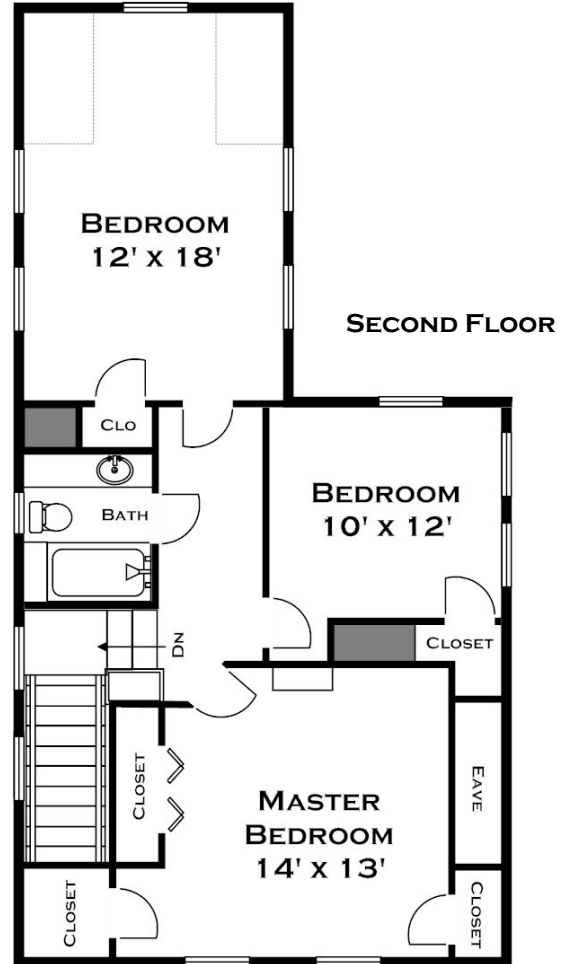

32 COTTAGE STREET, WELLESLEY MA

ALL MEASUREMENTS ARE APPROXIMATE AND FOR
INFORMATIONAL PURPOSES ONLY --
NOT DRAWN TO SCALE

DORENE J HIGGONS
GRAPHICS/CONSULTING
781.724.7306
DORENEJHIGGONS.COM