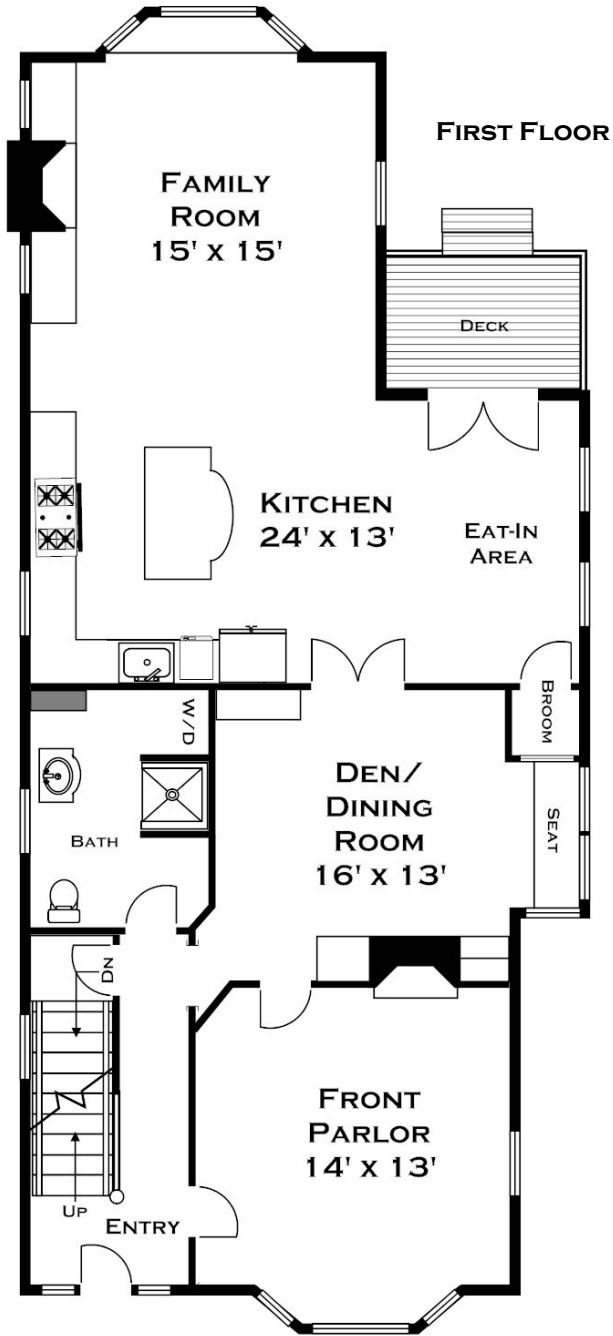

32 COTTAGE STREET, WELLESLEY MA

ALL MEASUREMENTS ARE APPROXIMATE AND FOR
INFORMATIONAL PURPOSES ONLY --
NOT DRAWN TO SCALE

DORENE J HIGGONS
GRAPHICS/CONSULTING
781.724.7306
DORENEJHIGGONS.COM