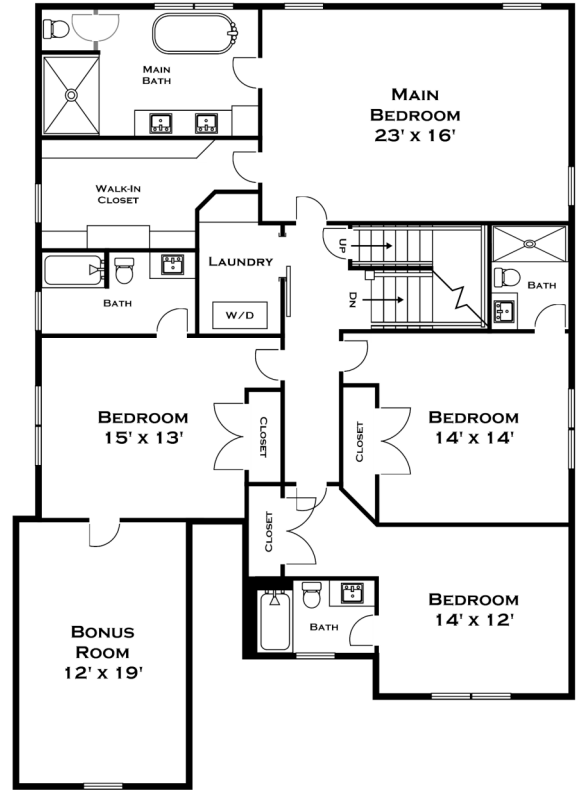

33 ROCKLAND STREET, NATICK MA

FIRST FLOOR

SECOND FLOOR

LOWER LEVEL

DORENE J HIGGONS
 GRAPHICS/CONSULTING
 781.724.7306
 DORENE.HIGGONS@GMAIL.COM

ALL MEASUREMENTS ARE APPROXIMATE AND FOR INFORMATIONAL PURPOSES ONLY—NOT DRAWN TO SCALE
 COPYRIGHT © 2025 BY DORENE HIGGONS