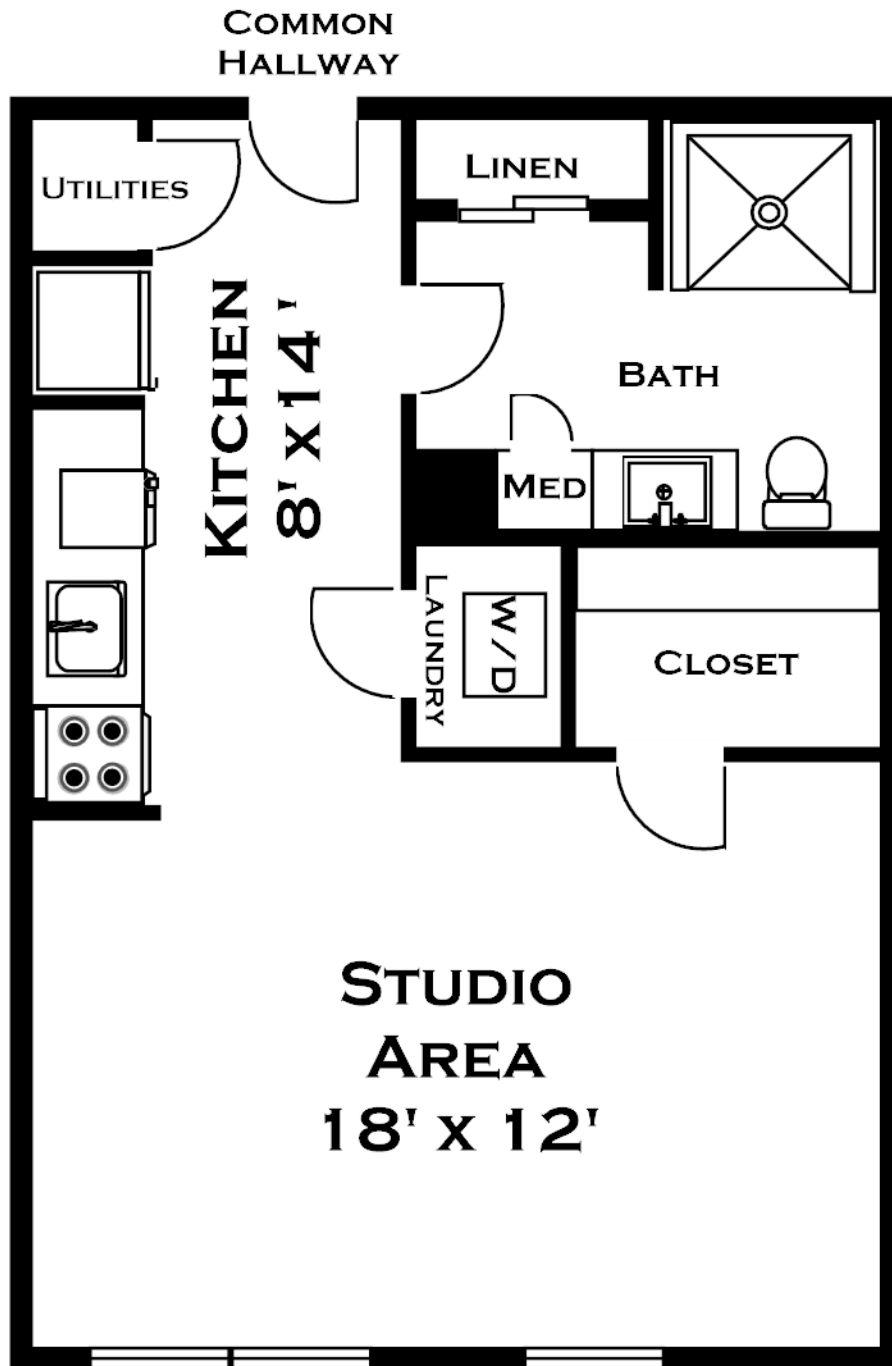

180 TELFORD STREET, BOSTON MA
UNIT 605

DORENE J HIGGONS
GRAPHICS/CONSULTING
781.724.7306
DORENE.HIGGONS@GMAIL.COM

ALL MEASUREMENTS ARE
APPROXIMATE AND FOR
INFORMATIONAL PURPOSES
ONLY—
NOT DRAWN TO SCALE
COPYRIGHT © 2024
BY DORENE HIGGONS