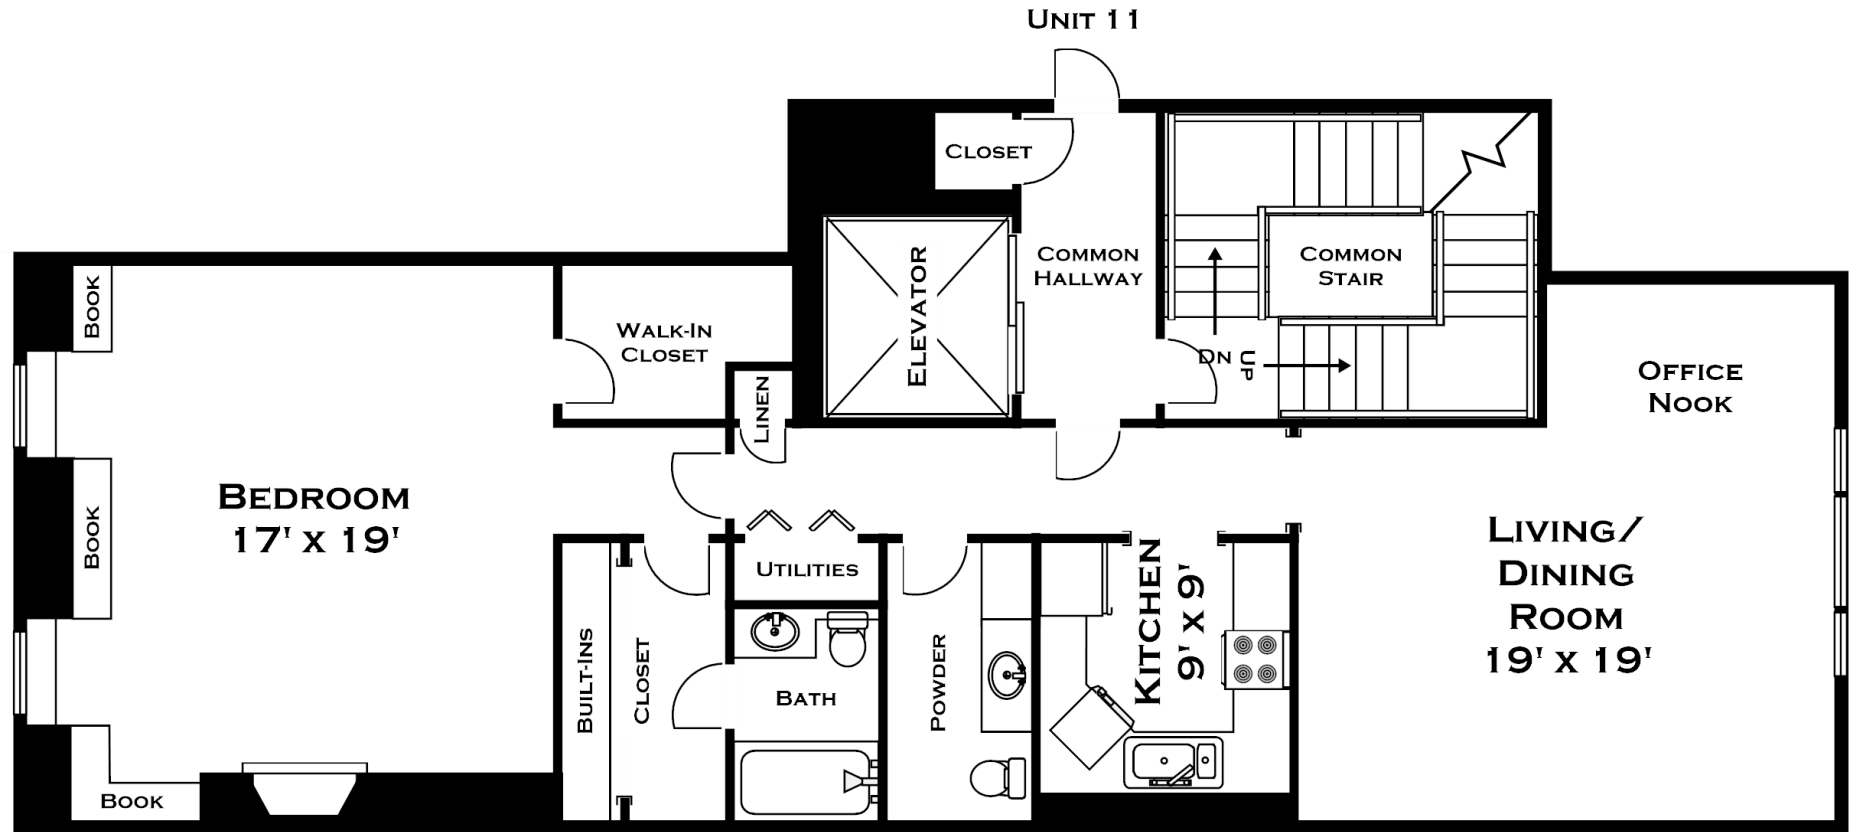

260 BEACON STREET, UNIT 10, BOSTON MA

DORENE J HIGGONS
GRAPHICS/CONSULTING
781.724.7306
DORENE.HIGGONS@GMAIL.COM

ALL MEASUREMENTS ARE
APPROXIMATE AND FOR
INFORMATIONAL PURPOSES
ONLY--
NOT DRAWN TO SCALE
COPYRIGHT © 2024
BY DORENE HIGGONS