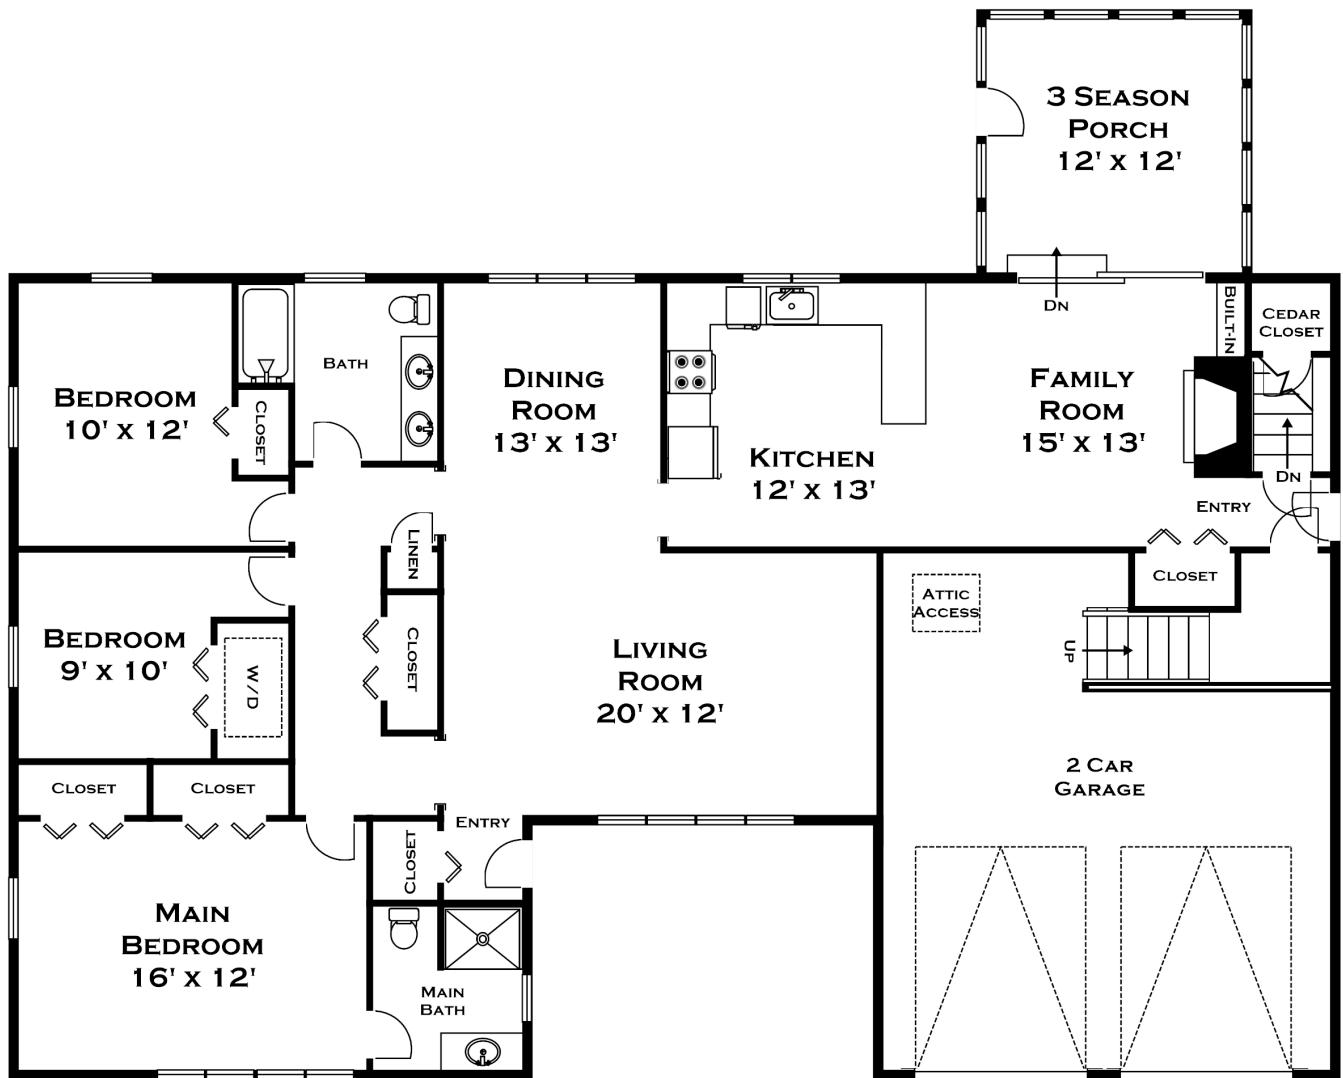

301 ELIOT STREET, NATICK MA

FIRST FLOOR

DORENE J HIGGONS
GRAPHICS/CONSULTING
781.724.7306
DORENE.HIGGONS@GMAIL.COM

ALL MEASUREMENTS ARE APPROXIMATE AND FOR INFORMATIONAL PURPOSES ONLY.
NOT DRAWN TO SCALE
COPYRIGHT © 2024
BY DORENE HIGGONS